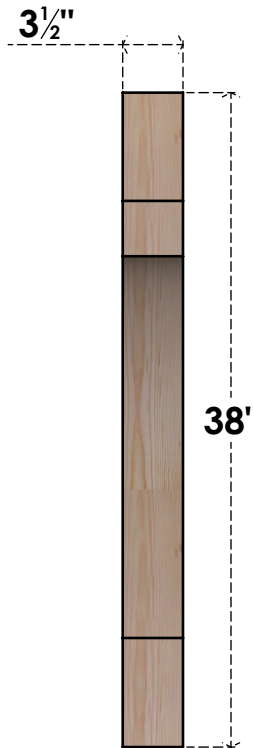

# BRC04X26X38MRC00SDF

3 1/2"W X 26"D X 38"H MERCED SMOOTH BRACE, DOUGLAS FIR

EKENA MILLWORK  
 2300 WEST MAIN ST.  
 CLARKSVILLE, TX 75426  
 TOLL FREE: 866-607-0453  
 WWW.EKENAMILLWORK.COM

### NOTES

1. INSTALLATION TO BE COMPLETED IN ACCORDANCE WITH MANUFACTURER'S SPECIFICATIONS.
2. DRAWING MAY NOT BE TO SCALE
3. THIS DRAWING IS INTENDED FOR DESIGN AND PLANNING PURPOSES ONLY.
4. ALL INFORMATION CONTAINED HEREIN WAS CURRENT AT THE TIME OF DEVELOPMENT BUT MUST BE REVIEWED AND APPROVED BY THE PRODUCT MANUFACTURER TO BE CONSIDERED ACCURATE.
5. PRODUCTS ARE NOT KILN DRIED. THIS ITEM IS UNIQUE AND WILL CONTAIN THE NATURAL VARIATIONS THAT THE WOOD SPECIES OFFERS. THIS MAY RESULT IN VARIATIONS UP TO 1/4"