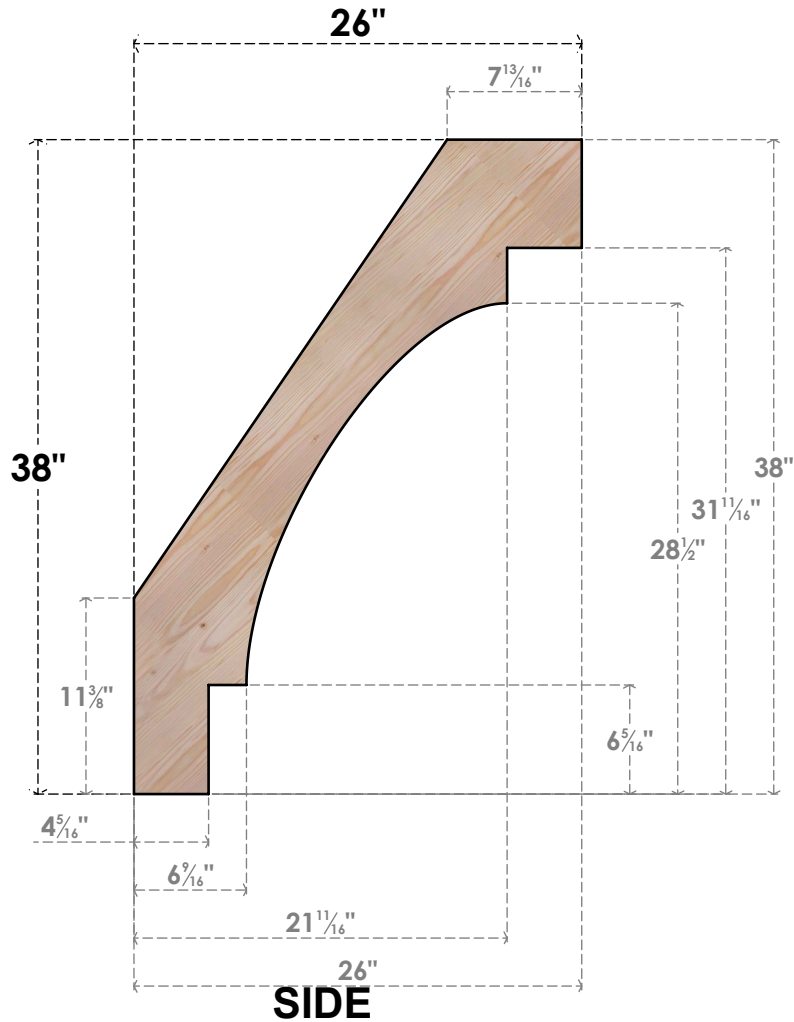

# BRC04X26X38MRC00SDF

3 1/2"W X 26"D X 38"H MERCED SMOOTH BRACE, DOUGLAS FIR

EKENA MILLWORK  
 2300 WEST MAIN ST.  
 CLARKSVILLE, TX 75426  
 TOLL FREE: 866-607-0453  
 WWW.EKENAMILLWORK.COM

### NOTES

1. INSTALLATION TO BE COMPLETED IN ACCORDANCE WITH MANUFACTURER'S SPECIFICATIONS.
2. DRAWING MAY NOT BE TO SCALE
3. THIS DRAWING IS INTENDED FOR DESIGN AND PLANNING PURPOSES ONLY.
4. ALL INFORMATION CONTAINED HEREIN WAS CURRENT AT THE TIME OF DEVELOPMENT BUT MUST BE REVIEWED AND APPROVED BY THE PRODUCT MANUFACTURER TO BE CONSIDERED ACCURATE.
5. PRODUCTS ARE NOT KILN DRIED. THIS ITEM IS UNIQUE AND WILL CONTAIN THE NATURAL VARIATIONS THAT THE WOOD SPECIES OFFERS. THIS MAY RESULT IN VARIATIONS UP TO 1/4"